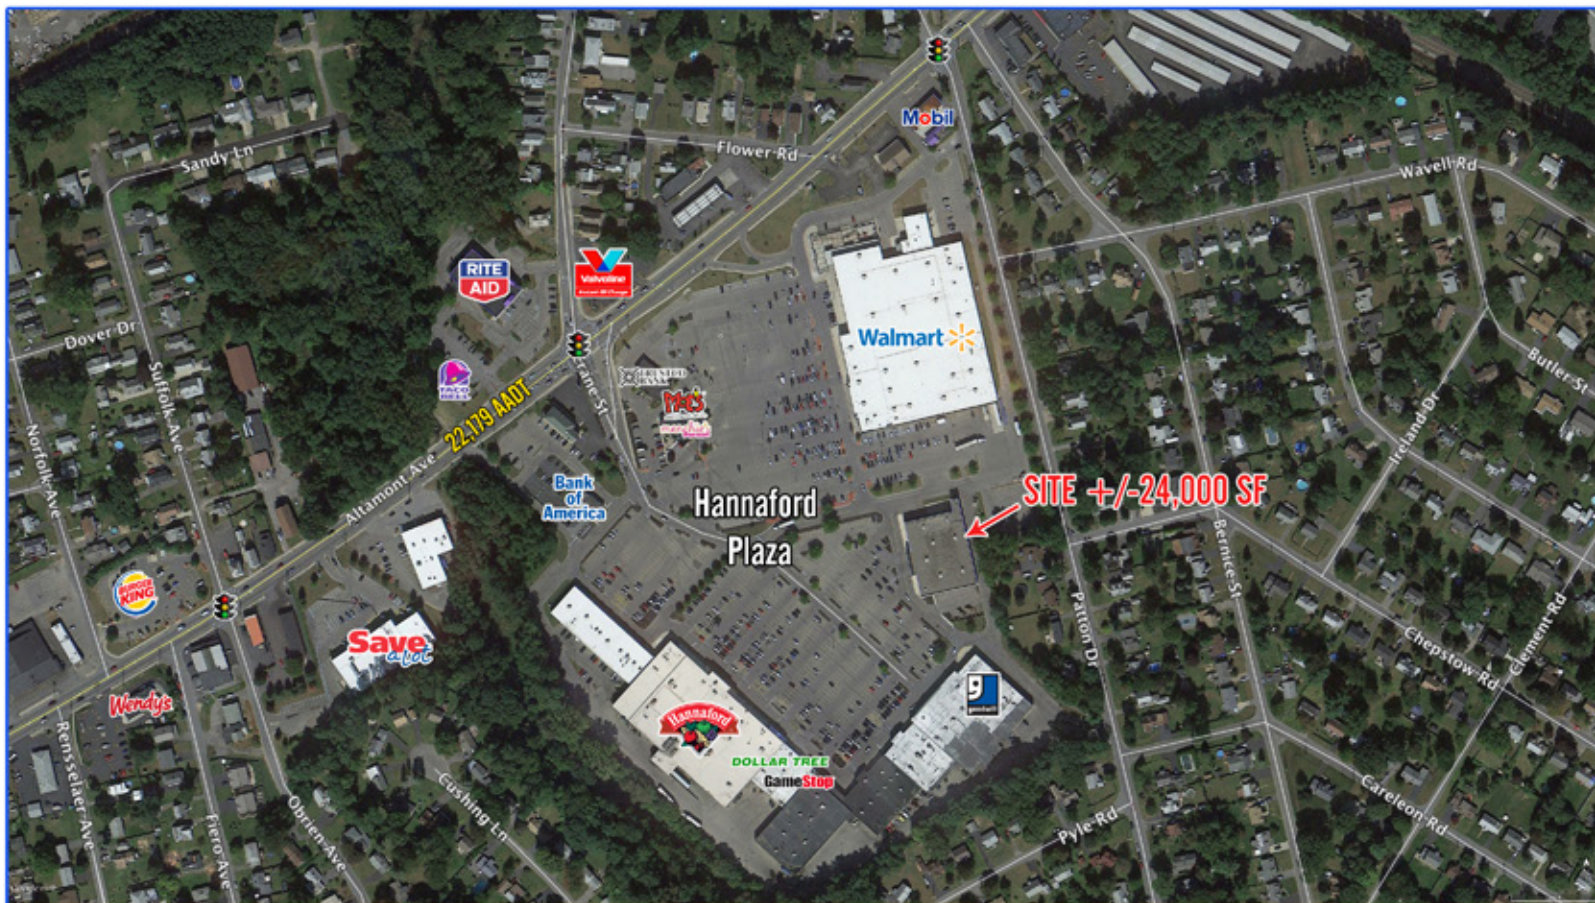

## HANNAFORD PLAZA

1350 Altamont Ave  
Schenectady, NY 12303

### OVERVIEW

This 24,000 SF former Staples is located in Hannaford Plaza on Altamont Ave in Rotterdam, NY. The shopping center is anchored by Walmart and Hannaford, with a daily traffic count of 22,000+ cars.

FEATURES		DEMOGRAPHICS	1 MILE	3 MILE	5 MILE
AVAILABLE	+/- 24,000 SF Freestanding	Population	15,346	95,153	145,048
TRAFFIC	22,179 AADT	Households	6,228	39,444	59,989
ANCHORS	Walmart, Hannaford	Average Income	\$54,248	\$58,474	\$71,348
ZONING	B-2 General Business	Daytime Population	8,887	77,933	121,580
UTILITIES	Water, sewer, and natural gas	Business Establishments	463	3,720	5,322
PRICE	Call for details				
PARKING	+/- 200 spaces				