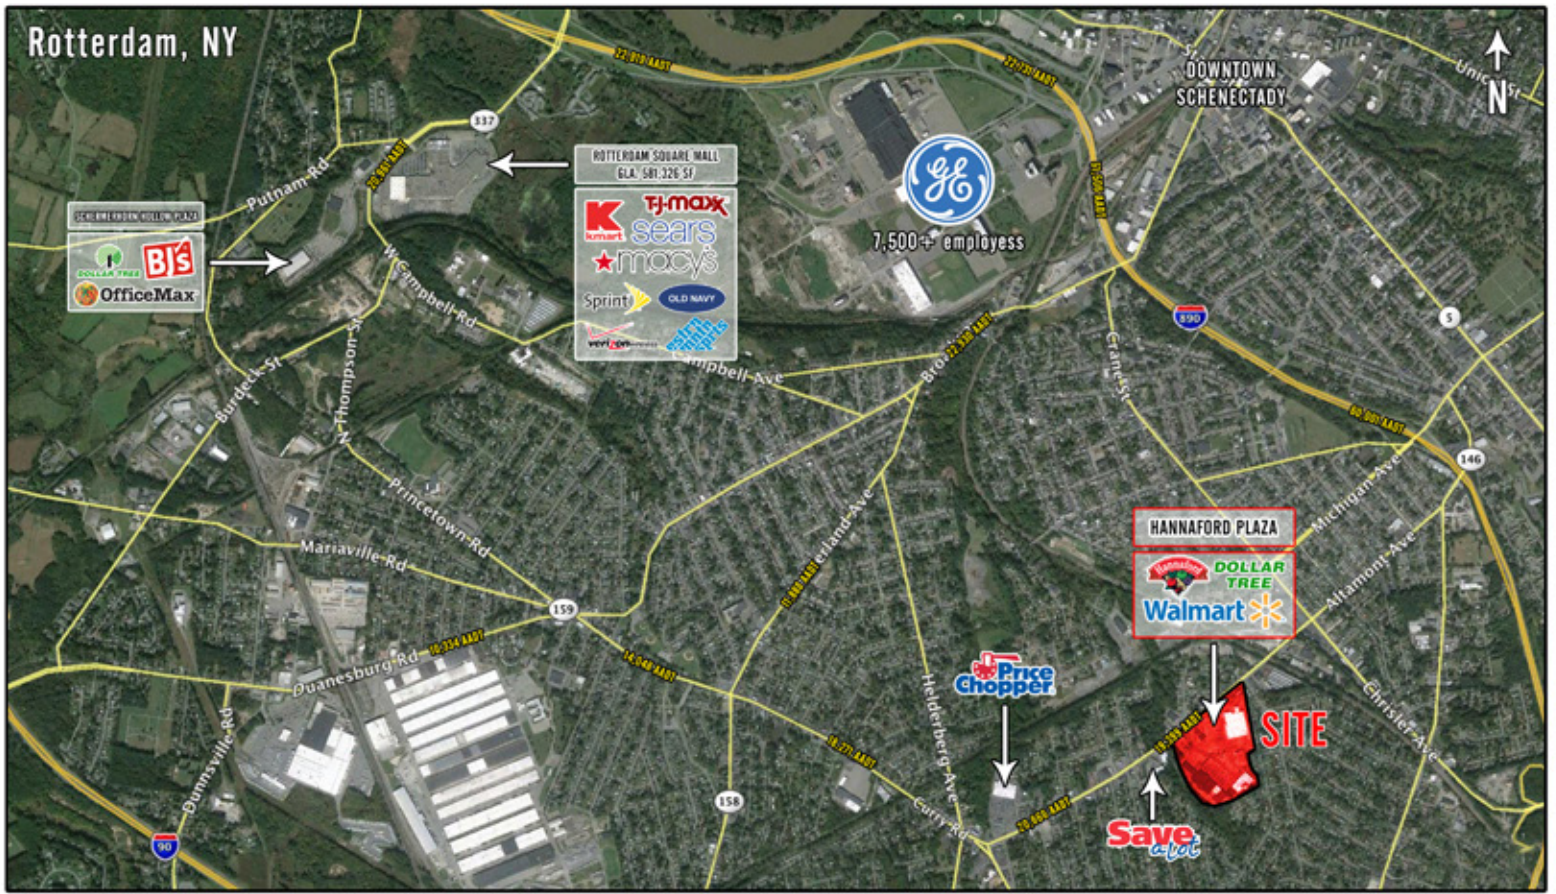

The information contained herein has been obtained from sources deemed reliable. However we do not make any guarantees, warranties, or representation as to the completeness and accuracy thereof.

FOR MORE INFORMATION:

Kevin Parisi Ext. 11 | kparisi@trgcos.com

One Park Place Suite 204, Albany, NY 12205

Phone: 518.458.7203 | Fax: 518.458.1897 | www.trgcos.com