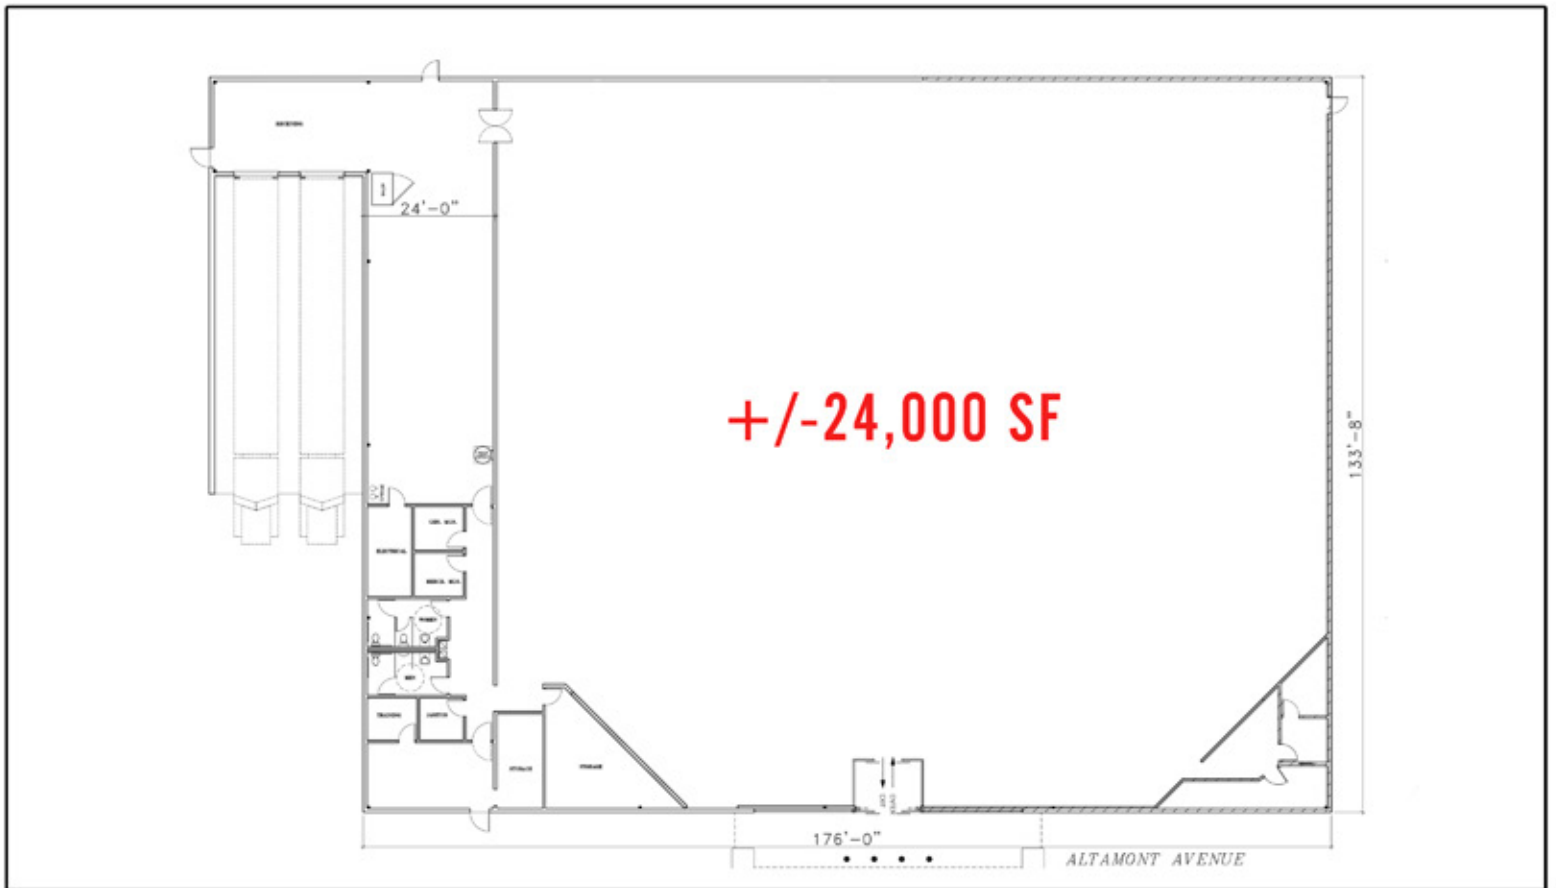

The information contained herein has been obtained from sources deemed reliable. However we do not make any guarantees, warranties, or representation as to the completeness and accuracy thereof.

FOR MORE INFORMATION:

Kevin Parisi Ext. 11 | kparisi@trgcos.com

One Park Place Suite 204, Albany, NY 12205

Phone: 518.458.7203 | Fax: 518.458.1897 | www.trgcos.com