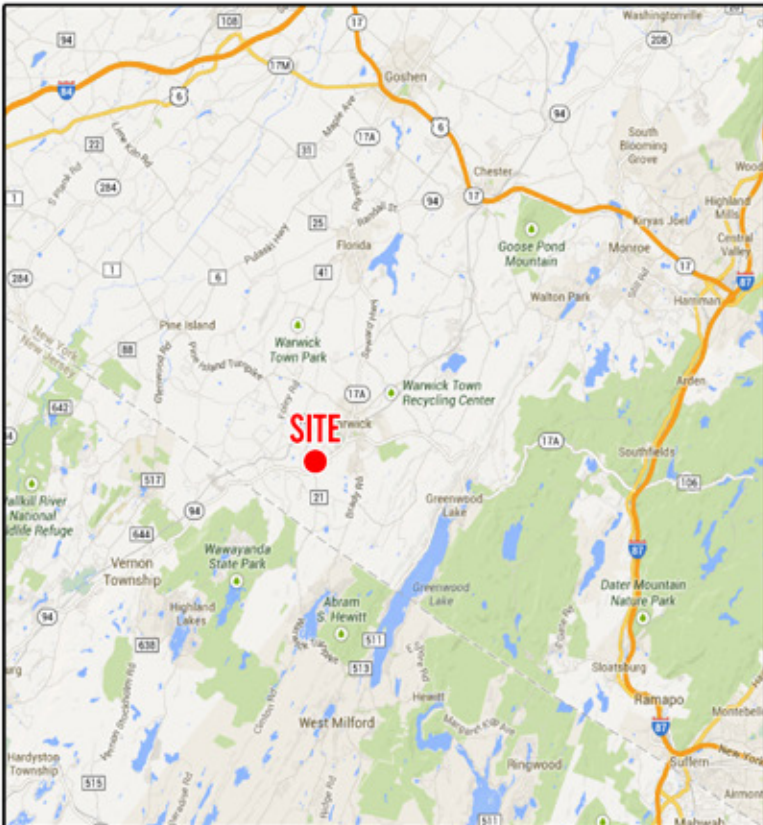

The information contained herein has been obtained from sources deemed reliable. However we do not make any guarantees, warranties, or representation as to the completeness and accuracy thereof.

FOR MORE INFORMATION:

Kevin Parisi Ext. 11 | kparisi@trgcos.com
Andrew Peckage Ext. 12 | apeckage@trgcos.com

18 Computer Drive East Suite 201, Albany, NY 12205

Phone: 518.458.7203 | Fax: 518.458.1897 | www.trgcos.com