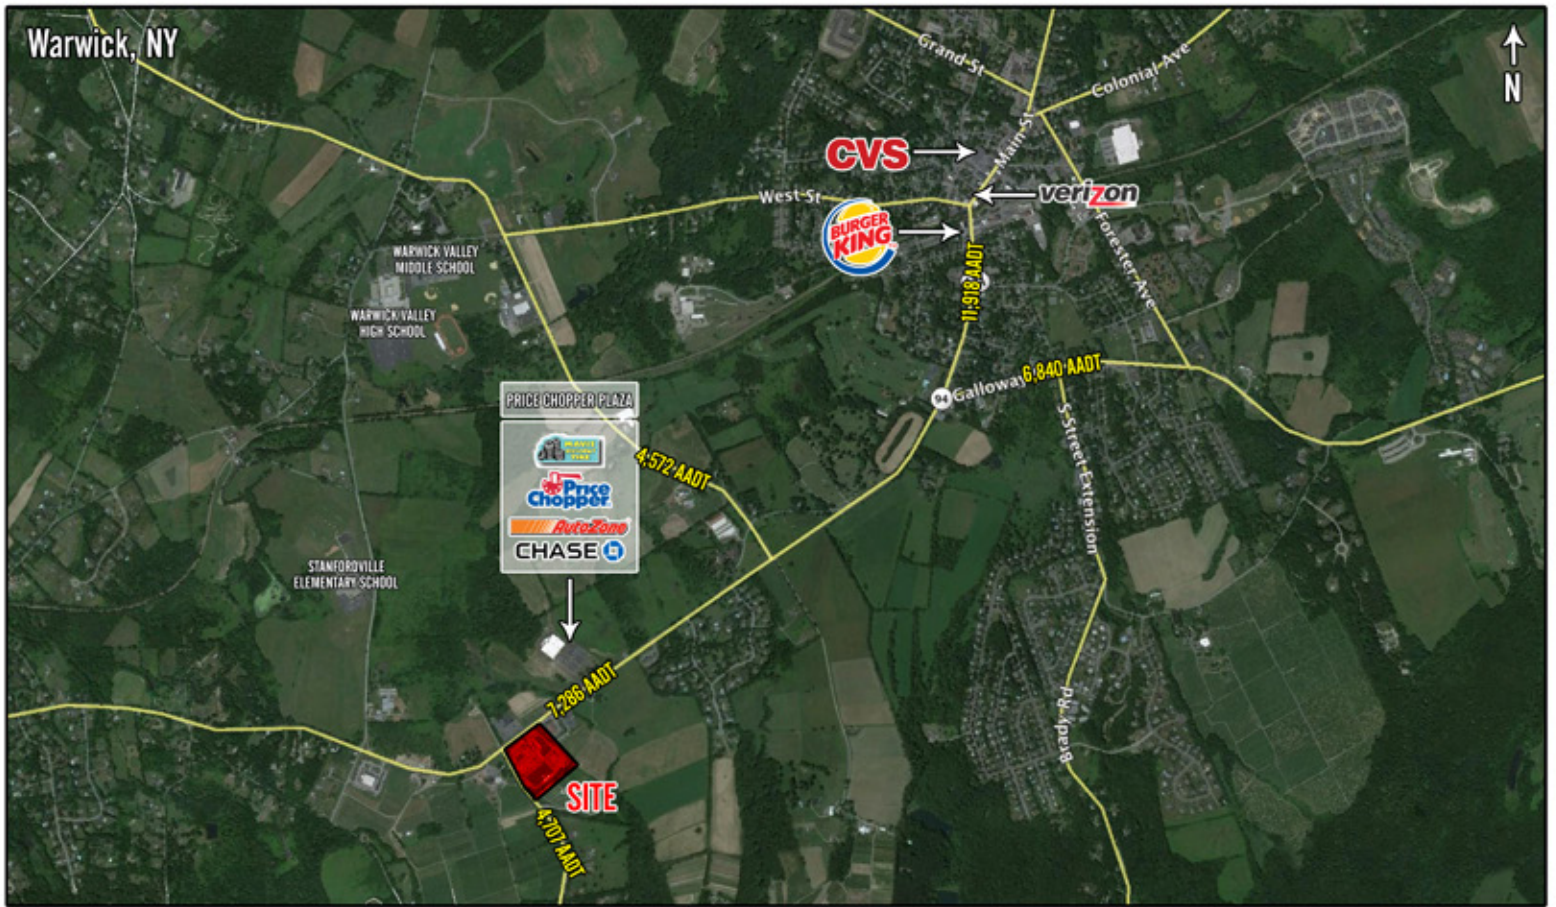

The information contained herein has been obtained from sources deemed reliable. However we do not make any guarantees, warranties, or representation as to the completeness and accuracy thereof.

FOR MORE INFORMATION:

Kevin Parisi Ext. 11 | kparisi@trgcos.com
Andrew Peckage Ext. 12 | apeckage@trgcos.com

18 Computer Drive East Suite 201, Albany, NY 12205

Phone: 518.458.7203 | Fax: 518.458.1897 | www.trgcos.com